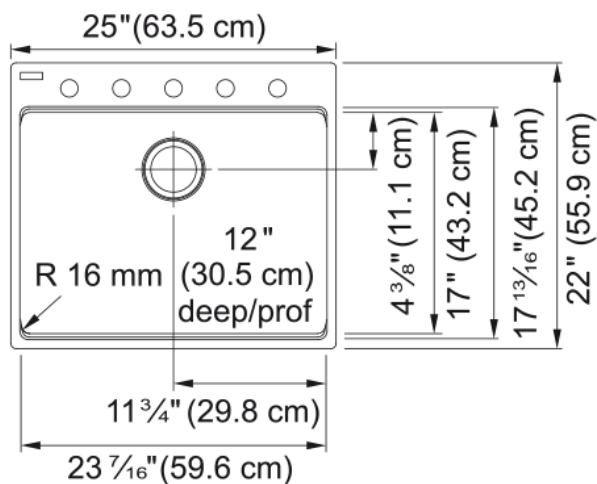

Maris Laundry Sink- MAG61023L-MBK | 114.0637.878

Technical Data

Aspect

Sink type	Sink
Type of material	Granite
Number of bowls	1
Color	Matte black
Surface finish	None

Product Dimensions

Exterior size: right to left	25
Exterior size: front to back	22
Large bowl size: right to left	23.465
Large bowl size: front to back	17.035
Large bowl: depth	12

Installation

Minimum cabinet size	27"
----------------------	-----

Product specifications

Installation type	Topmount / drop in
Installation type	Undermount
Drain hole	3 1/2"
Position of drainer	No drainer